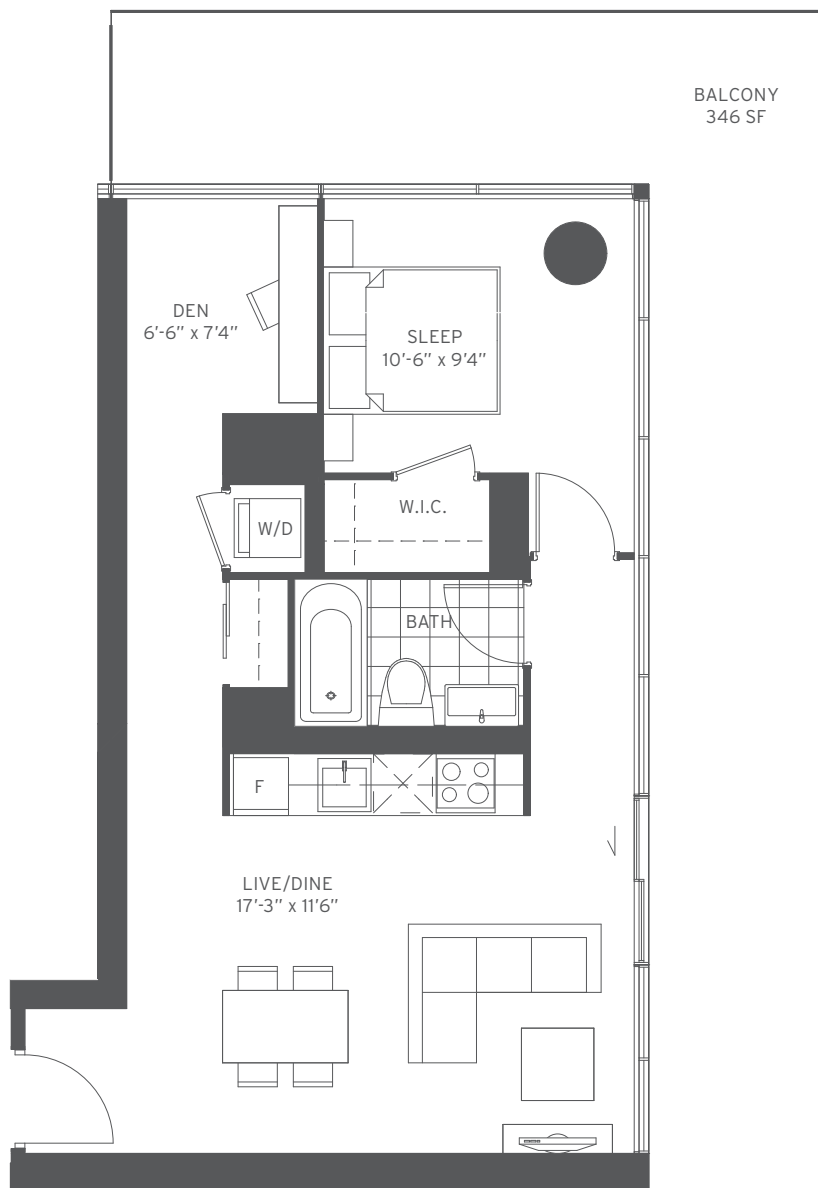

FLOORS: 2-8

## ONE BEDROOM + DEN INTERIOR 654 SF